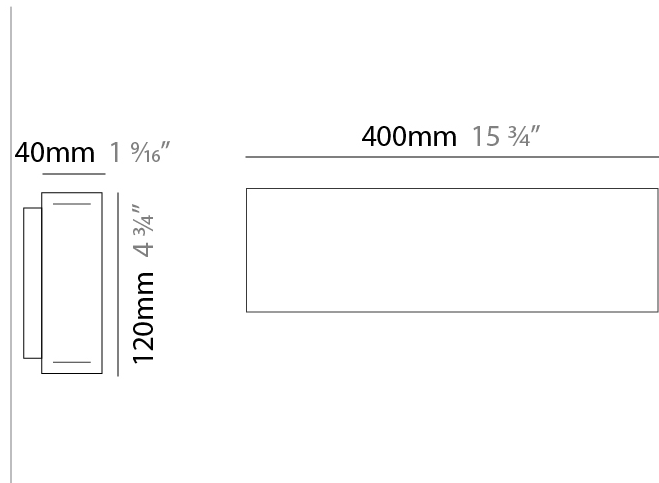

LED120 SURFACE

D73028-

base number
Color   Finish
Temperature   Options

1. To build a product code in our configurator select the specify button on the base model # product page
2. To build a manual product code on this datasheet choose from the options listed below in blue font and add the suffix to the base model #

GENERAL

Series: Woodlin
Subseries: LED120
Brand: Tunto
Division: Design
Mounting Type: Surface
Mounting Location: Wall
Subcategory: Sconce

PHYSICAL

Shape: Rectangle
Length (mm): 400
Length (in): 15 3/4
Width (mm): 40
Width (in): 1 9/16
Height (mm): 120
Height (in): 4 3/4
Extension (mm): 40
Extension (in): 1 9/16
Light Distribution: Direct / Indirect
Diffuser: Opal
Fixture Finish: [WAL / ASH / OAK / BLK / WHI](#)
Fixture Material: Wood

ELECTRICAL

Lamp Type: LED
Input Wattage (W): 16
Total Output Wattage (W): 12.6
Dimming: Tri-Mode (Non-Dimming and Phase Dimming (120Vac only) and 0-10V Dimming)
Driver Included: Yes
Driver Location: Remote
Driver Type: Constant Current - Universal
Driver Class: Class 2
Housing: ENCP3
Input Voltage (V): 120 - 277
Constant Current (MA): 700

LED

Color Temperature (°K): [2700 / 3000 / 4000](#)
Max. Delivered Lumen (lm): 800
CRI: >93 CRI
Lamp Life (hrs): 50000

OPTICAL

RATINGS AND CERTIFICATIONS

Certified By: Certified for North American Standards
IP rating: IP20

PROJECT	_____
TYPE	_____
SPECIFIER	_____
QUANTITY	_____
DATE	_____